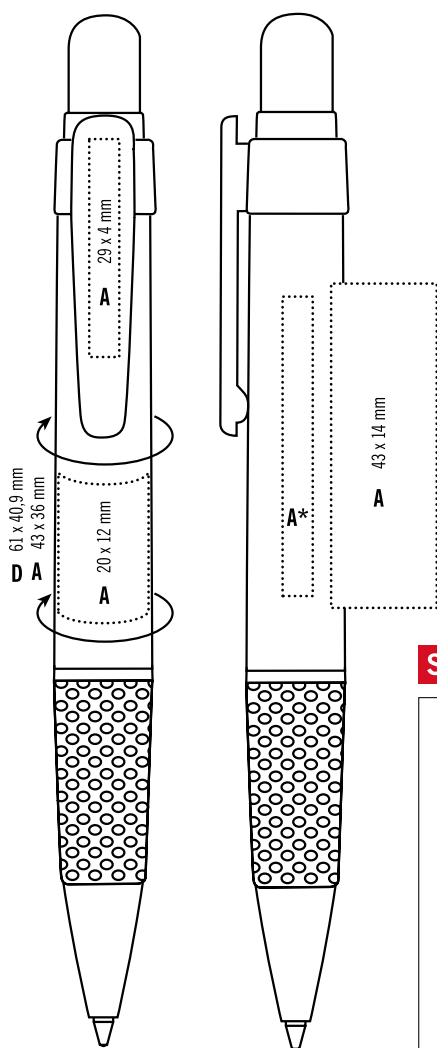

BIG PEN

SPECIAL FEATURE:

- > 6-строчная реклама под двумя смотровыми окошками
- > 6 lines of rotating text with 2 viewing windows

A
SCREEN PRINT

D
360° PRINT

* 6 строк
* 6 lines

COLOUR MIX PEN

PMS SERVICE
30.000

Цвета · PMS Colours