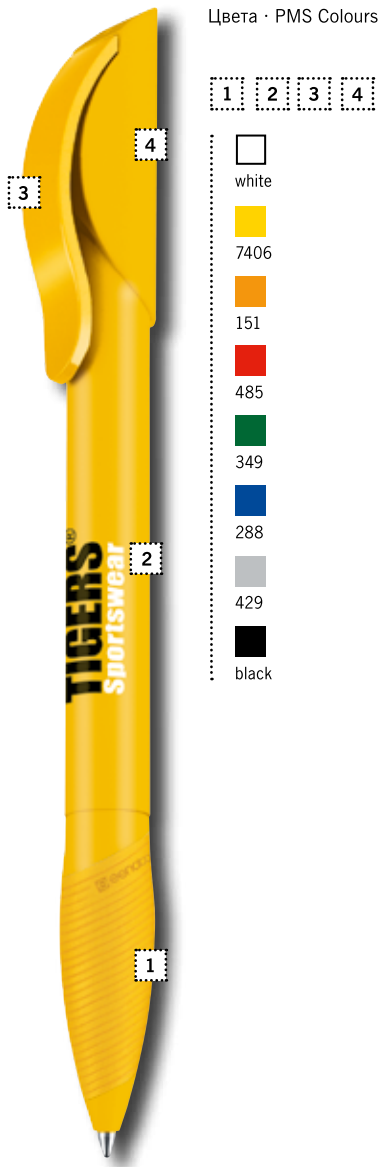

2156 HATTRIX
COLOUR MIX