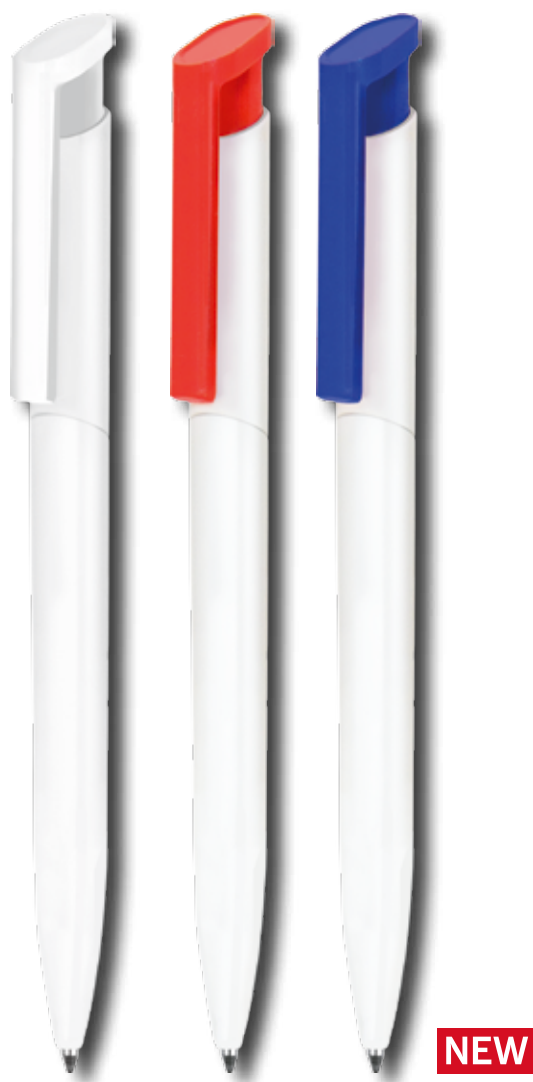

2103 OVA BASIC

Цвета · PMS Colours