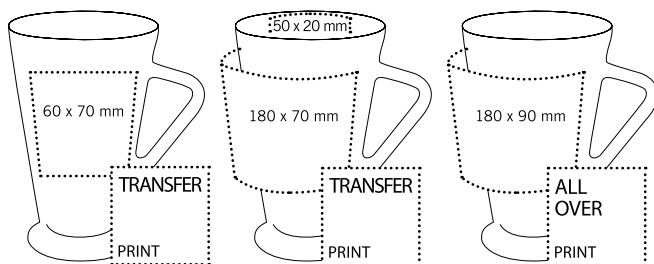

GLOSSY
IMPRESSION
PRINT

OPTICAL
BEND
NECESSARY