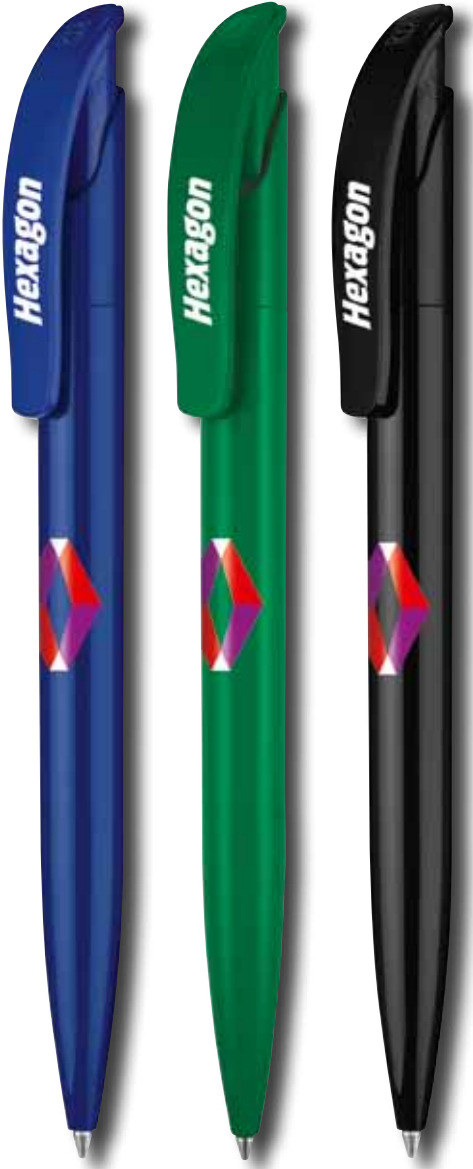

CHALLENGER

2416 CHALLENGER BASIC