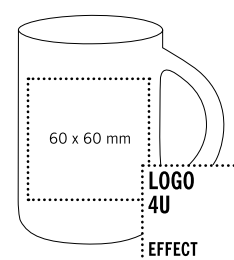

PREMIUM
PHOTO
PRINT

MAGIC
IMPRESSION
PRINT

PAPER
PROOF
SERVICE

OPTICAL
BEND
NECESSARY