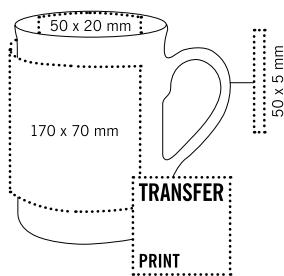

**PREMIUM
PHOTO
PRINT**

**MAGIC
IMPRESSION
PRINT**

**PAPER
PROOF
SERVICE**