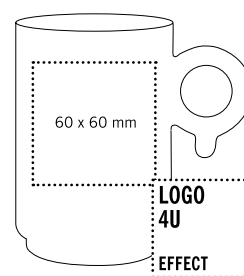

PREMIUM PHOTO
PRINT

COLOUR 4U
EFFECT

MAGIC IMPRESSION
PRINT

PAPER PROOF
SERVICE