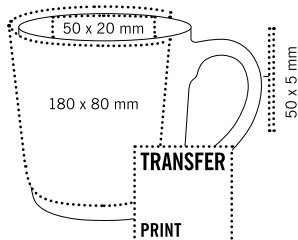

PREMIUM PHOTO
PRINT

COLOUR 4U
EFFECT

MAGIC IMPRESSION
PRINT

PAPER PROOF
SERVICE

OPTICAL BEND
NECESSARY