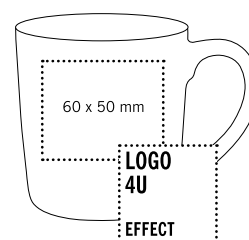

PREMIUM PHOTO
PRINT

COLOUR 4U
EFFECT

MAGIC IMPRESSION
PRINT

PAPER PROOF
SERVICE

OPTICAL BEND
NECESSARY