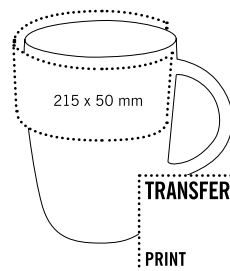

PREMIUM PHOTO
PRINT

COLOUR 4U
EFFECT

MAGIC IMPRESSION
PRINT

PAPER PROOF
SERVICE

OPTICAL BEND
NECESSARY