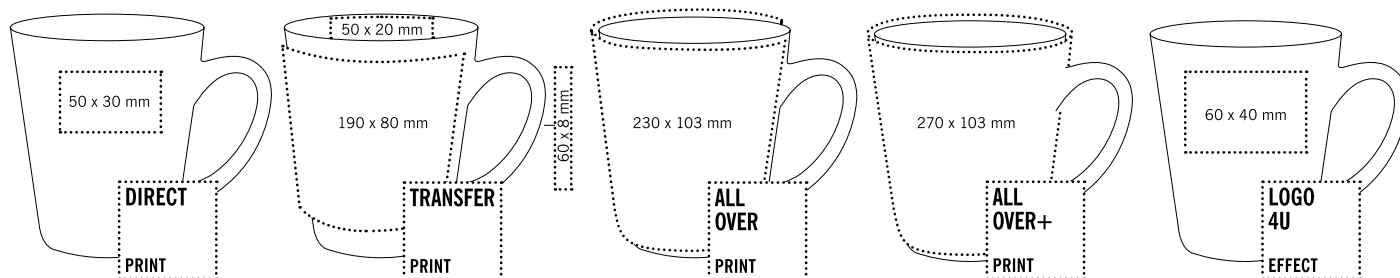

PREMIUM PHOTO
PRINT

COLOUR 4U
EFFECT

MAGIC IMPRESSION
PRINT

PAPER PROOF
SERVICE

OPTICAL BEND
NECESSARY