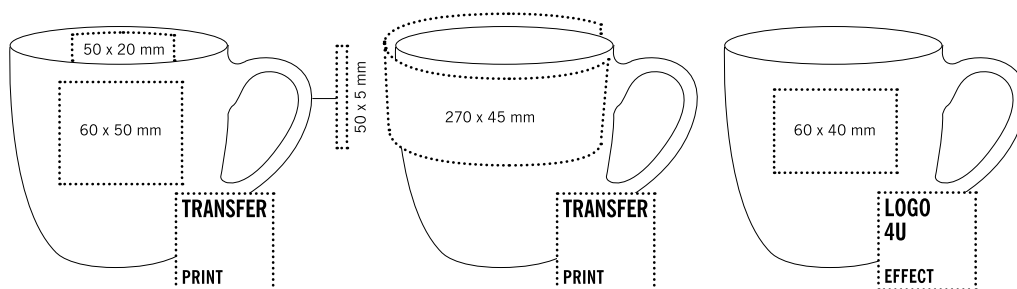

PREMIUM PHOTO
PRINT

COLOUR 4U
EFFECT

MAGIC IMPRESSION
PRINT

PAPER PROOF
SERVICE

OPTICAL BEND
NECESSARY