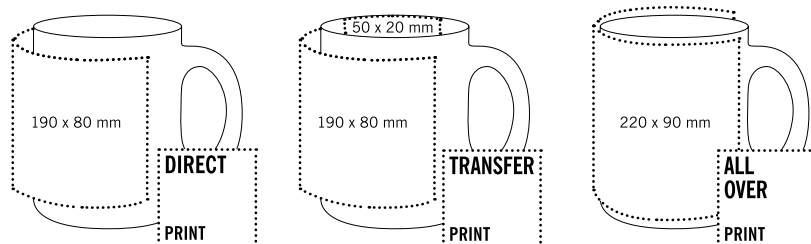

GLOSSY IMPRESSION
PRINT