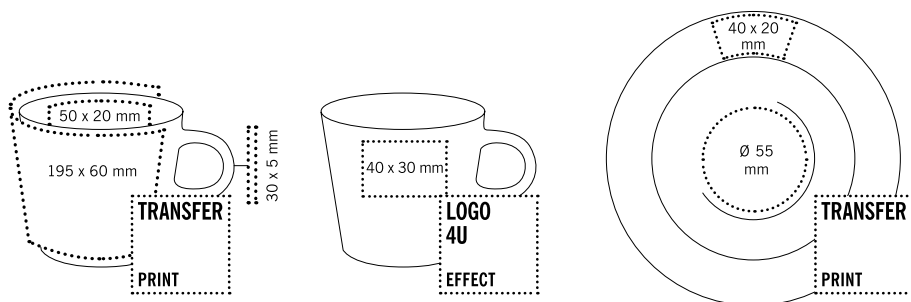

PREMIUM PHOTO
PRINT

MAGIC IMPRESSION
PRINT

PAPER PROOF
SERVICE

OPTICAL BEND
NECESSARY