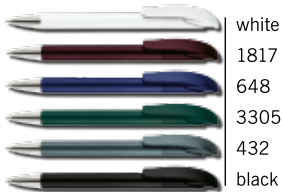

Цвета · PMS Colours

2931 CHALLENGER XL METALLIC CLASSIC