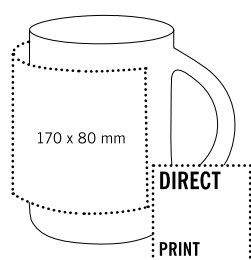

PREMIUM
PHOTO
PRINT

MAGIC
IMPRESSION
PRINT

PAPER
PROOF
SERVICE

OPTICAL
BEND
NECESSARY