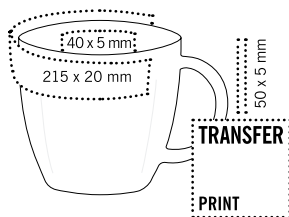

PREMIUM
PHOTO
PRINT

PAPER
PROOF
SERVICE

OPTICAL
BEND
NECESSARY