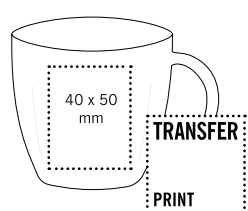

GB

Porcelain mug, white,
with rou bill base mark

PREMIUM PHOTO
PRINT

COLOUR 4U
EFFECT

PAPER PROOF
SERVICE

OPTICAL BEND
NECESSARY