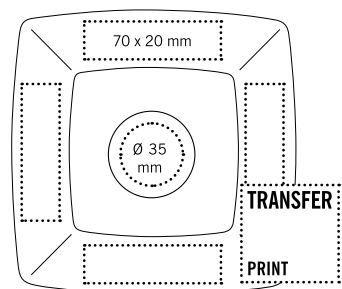

PREMIUM
PHOTO
PRINT

PAPER
PROOF
SERVICE

OPTICAL
BEND
NECESSARY