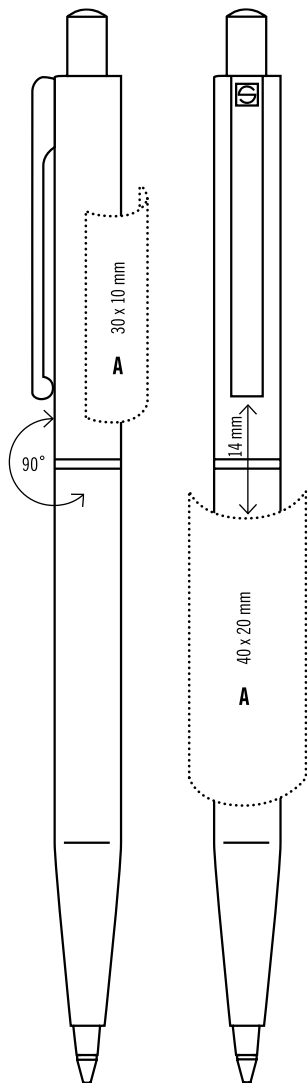

RUS

Шариковая ручка
Металлическая кнопка с
цветным пластиковым декором

BASIC: Пластиковый стержень X20 с
синей или черной пастой

PLUS: Качественный суперобъемный
стержень G2 с синей или черной
пастой

CLASSIC

Позолоченные детали
Качественный стержень с синей или
черной пастой

METAL: Верхняя часть корпуса из
массивного металла, качественный
металлический суперобъемный
стержень G2 с синей пастой

GB

Retractable ballpen
Metal push button with
coloured plastic decor

BASIC: Quality refill X20, blue or black
UK – blue ink as standard

PLUS: Large capacity quality refill G2,
blue or black
UK – blue ink as standard

CLASSIC

Retractable ballpen with gift fittings
Quality refill, blue or black

METAL: Solid metal upper part,
large capacity metal quality refill G2,
blue

A
SCREEN
PRINT

**PMS
SERVICE**
30.000

2362 POINT BASIC

Цвета · PMS Colours

	white
	7406
	485
	2935
	356
	black

2590 POINT PLUS

Цвета · PMS Colours

	white
	black
	188
	288
	349