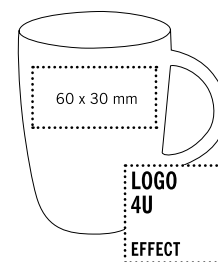

PREMIUM PHOTO
PRINT

COLOUR 4U
EFFECT

MAGIC IMPRESSION
PRINT

PAPER PROOF
SERVICE

OPTICAL BEND
NECESSARY