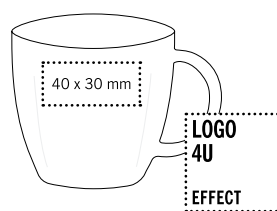

PREMIUM
PHOTO
PRINT

PAPER
PROOF
SERVICE

OPTICAL
BEND
NECESSARY