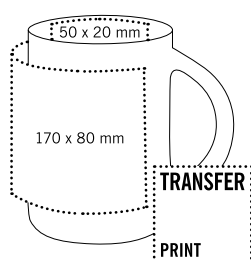

PREMIUM
PHOTO
PRINT

MAGIC
IMPRESSION
PRINT

PAPER
PROOF
SERVICE

OPTICAL
BEND
NECESSARY