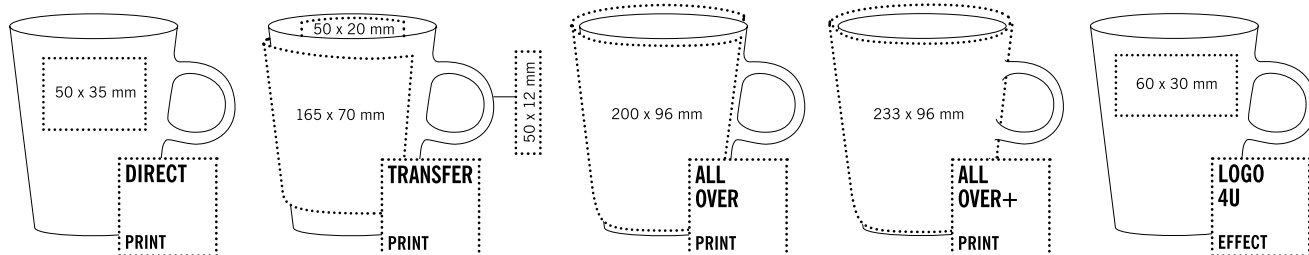

PREMIUM PHOTO
PRINT

COLOUR 4U
EFFECT

MAGIC IMPRESSION
PRINT

PAPER PROOF
SERVICE

OPTICAL BEND
NECESSARY