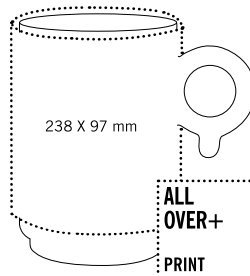

PREMIUM PHOTO
PRINT

COLOUR 4U
EFFECT

MAGIC IMPRESSION
PRINT

PAPER PROOF
SERVICE