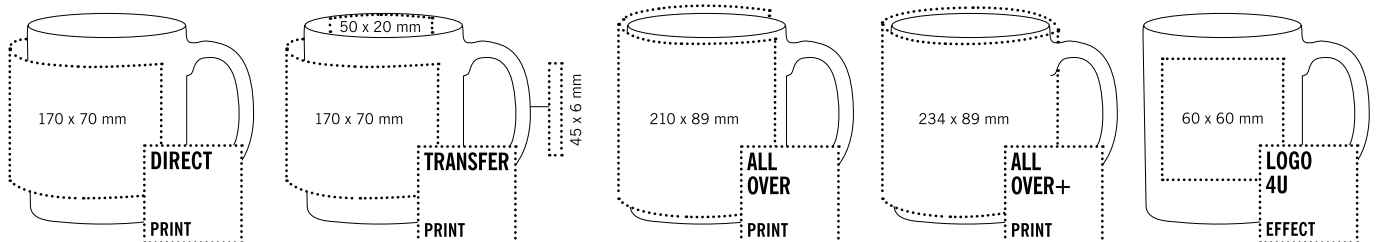

PREMIUM PHOTO	COLOUR 4U	MAGIC IMPRESSION
PRINT	EFFECT	PRINT

PAPER PROOF	OPTICAL BEND
SERVICE	NECESSARY