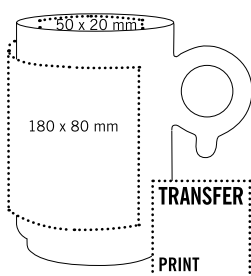

PREMIUM PHOTO
PRINT

COLOUR 4U
EFFECT

MAGIC IMPRESSION
PRINT

PAPER PROOF
SERVICE