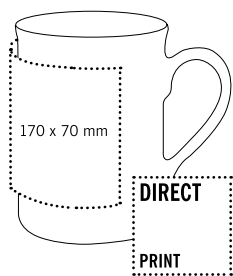

**PREMIUM
PHOTO
PRINT**

**MAGIC
IMPRESSION
PRINT**

**PAPER
PROOF
SERVICE**