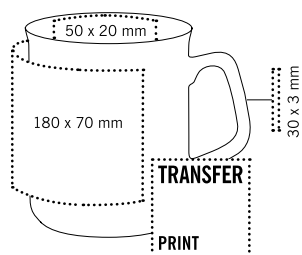

**PREMIUM
PHOTO
PRINT**

**COLOUR
4U
EFFECT**

**MAGIC
IMPRESSION
PRINT**

**PAPER
PROOF
SERVICE**