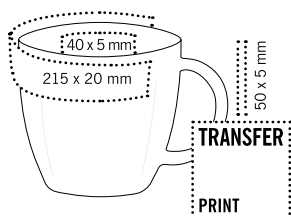

GB

Porcelain mug, white,
with rou bill base mark

PREMIUM PHOTO
PRINT

COLOUR 4U
EFFECT

PAPER PROOF
SERVICE

OPTICAL BEND
NECESSARY