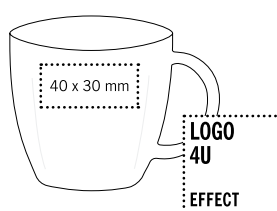

GB

Porcelain mug, white,
with rou bill base mark

PREMIUM PHOTO
PRINT

COLOUR 4U
EFFECT

PAPER PROOF
SERVICE

OPTICAL BEND
NECESSARY