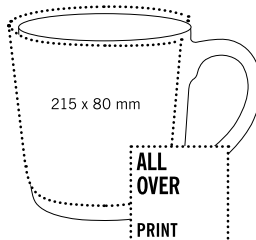

PREMIUM PHOTO
PRINT

COLOUR 4U
EFFECT

MAGIC IMPRESSION
PRINT

PAPER PROOF
SERVICE

OPTICAL BEND
NECESSARY