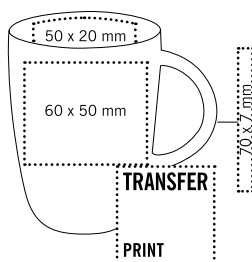

PREMIUM PHOTO
PRINT

COLOUR 4U
EFFECT

MAGIC IMPRESSION
PRINT

PAPER PROOF
SERVICE

OPTICAL BEND
NECESSARY